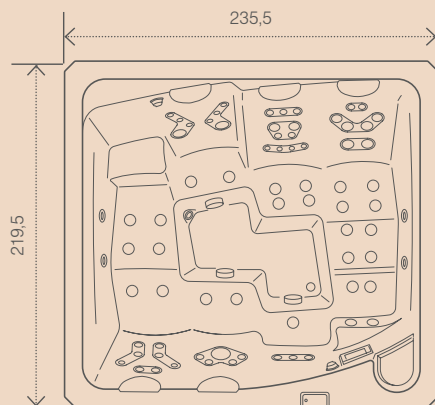

MOMENTO

MODEL SPECIFICATION

Spa size	235,5 × 219,5 × 94,5 cm
Water volume	2 100 l
Dry weight / Filled weight	460 / 2 560 kg
Shell	MassiveShell Construction
Colour selection	4
Insulation	Polarguard
Total seating / Seats / Lounger	6 / 4 / 2

MASSAGE

Total number of jets	70
Water jets / Air jets	57 / 13
TurboBoost system	Central
Boost Control regulation	2

HYDROTHERAPY SETS

CalmFLOW	1
PureFLOW	1
IntenseFLOW	1
BlissFLOW	1
ZenFLOW	1
VitalFLOW	1

TECHNOLOGY

Electropack	Gecko in.ye-5-H3.0
Touch screen control panel	Gecko in.k1000 series
Pump 1 - dual speed	2,2 kW / 0,4 kW
Pump 2 - single speed	2,2 kW
Air blower	1,2 kW
Filtration	Pressure Clean
Ozonator	OzonePure
Heater	3 kW
Protection system	Smart Winter Mode

MORE STANDARD ACCESSORIES

Pillows / colours	5 / grey
Lighting	Rainbow Light
Cover	GreyTex
Cabinet	Designy
Protective bottom	FG pan
Bottom drainage	yes
Possibility to add Extra accessories	yes

01

Standard connection - 230 V / 50 Hz, circuit breaker 25 A
Current protector IΔn = 0,03 A