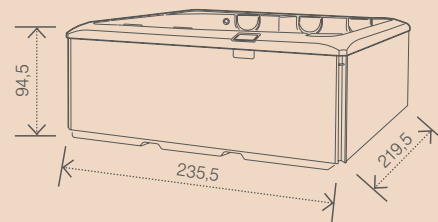

MOMENTO

MODEL SPECIFICATION

Spa size	235,5 × 219,5 × 94,5 cm
Water volume	2 100 l
Dry weight / Filled weight	460 / 2 560 kg
Shell	MassiveShell Construction
Colour selection	4
Insulation	Polarguard
Total seating / Seats / Lounger	6 / 4 / 2

MASSAGE

Total number of jets	70
Water jets / Air jets	57 / 13
TurboBoost system	Central
Boost Control regulation	2

HYDROTHERAPY SETS

CalmFLOW	1
PureFLOW	1
IntenseFLOW	1
BlissFLOW	1
ZenFLOW	1
VitalFLOW	1

TECHNOLOGY

Electropack	Gecko in.ye-5-H3.0
Touch screen control panel	Gecko in.k1000 series
Pump 1 - dual speed	2,2 kW / 0,4 kW
Pump 2 - single speed	2,2 kW
Air blower	1,2 kW
Filtration	Pressure Clean
Ozonator	OzonePure
Heater	3 kW
Protection system	Smart Winter Mode

MORE STANDARD ACCESSORIES

Pillows / colours	5 / grey
Lighting	Rainbow Light
Cover	GreyTex
Cabinet	Designy
Protective bottom	FG pan
Bottom drainage	yes
Possibility to add Extra accessories	yes

01

Standard connection - 230 V / 50 Hz, circuit breaker 25 A
Current protector IΔn = 0,03 A